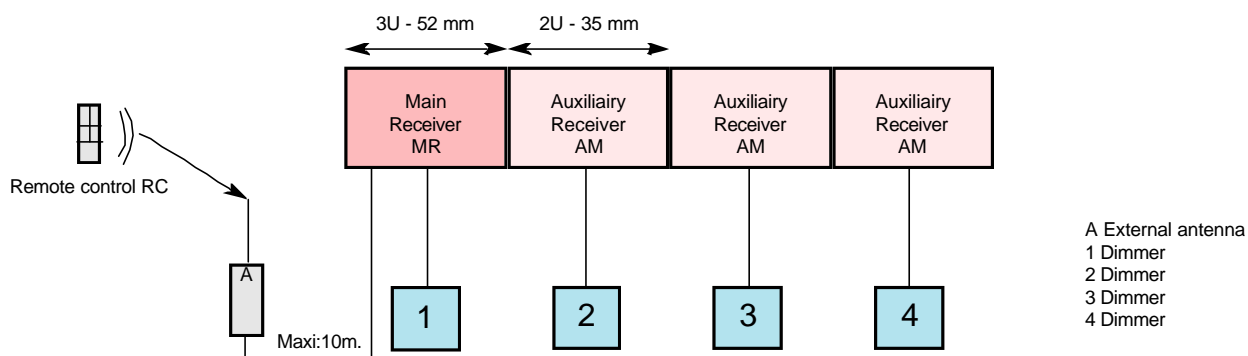

TECHNICAL SPECIFICATIONS

Transfer protocol EMX 433.

The remote control transmits a coded signal to a main receiver that pilots a connected device or an auxiliary receiver controlling another device.

Up to 15 auxiliary receivers can be controlled by a main receiver.

The receivers are modular, mounted on DIN rail in standard electrical cabinets and automatically linked to each other through optical connection to ensure electrical insulation.

An antenna connected to the main receiver guarantees the reliability of wireless control.

Waterproof, installation outdoor is possible. Useful range is 60 meters, over 60 m, call us.

The kit is packaged with one or several receivers to pilot all RVE products (except PE500, PE1000).

Control	Description of the kit	Kit ref
1 product	1HF1 receiver + 1 HF1 Antenna + 1 HF1 Remote control	HF1
2 products	1HF1 receiver + 1 HF1 auxiliary receiver + 1 HF1 Antenna + 1 HF4 Remote control	HF2
3 products	1HF1 receiver + 2 HF1 auxiliary receivers + 1HF1 Antenna + 1 HF4 Remote control	HF3
4 products	1HF1 receiver + 3 HF1 auxiliary receivers + 1 HF1 Antenna + 1 HF4 Remote control	HF4

Over 16 receivers or for range over 60 m, call us.

USING EXAMPLE

EC marked in according to European applicable directives

Photo : BACCARAT Museum